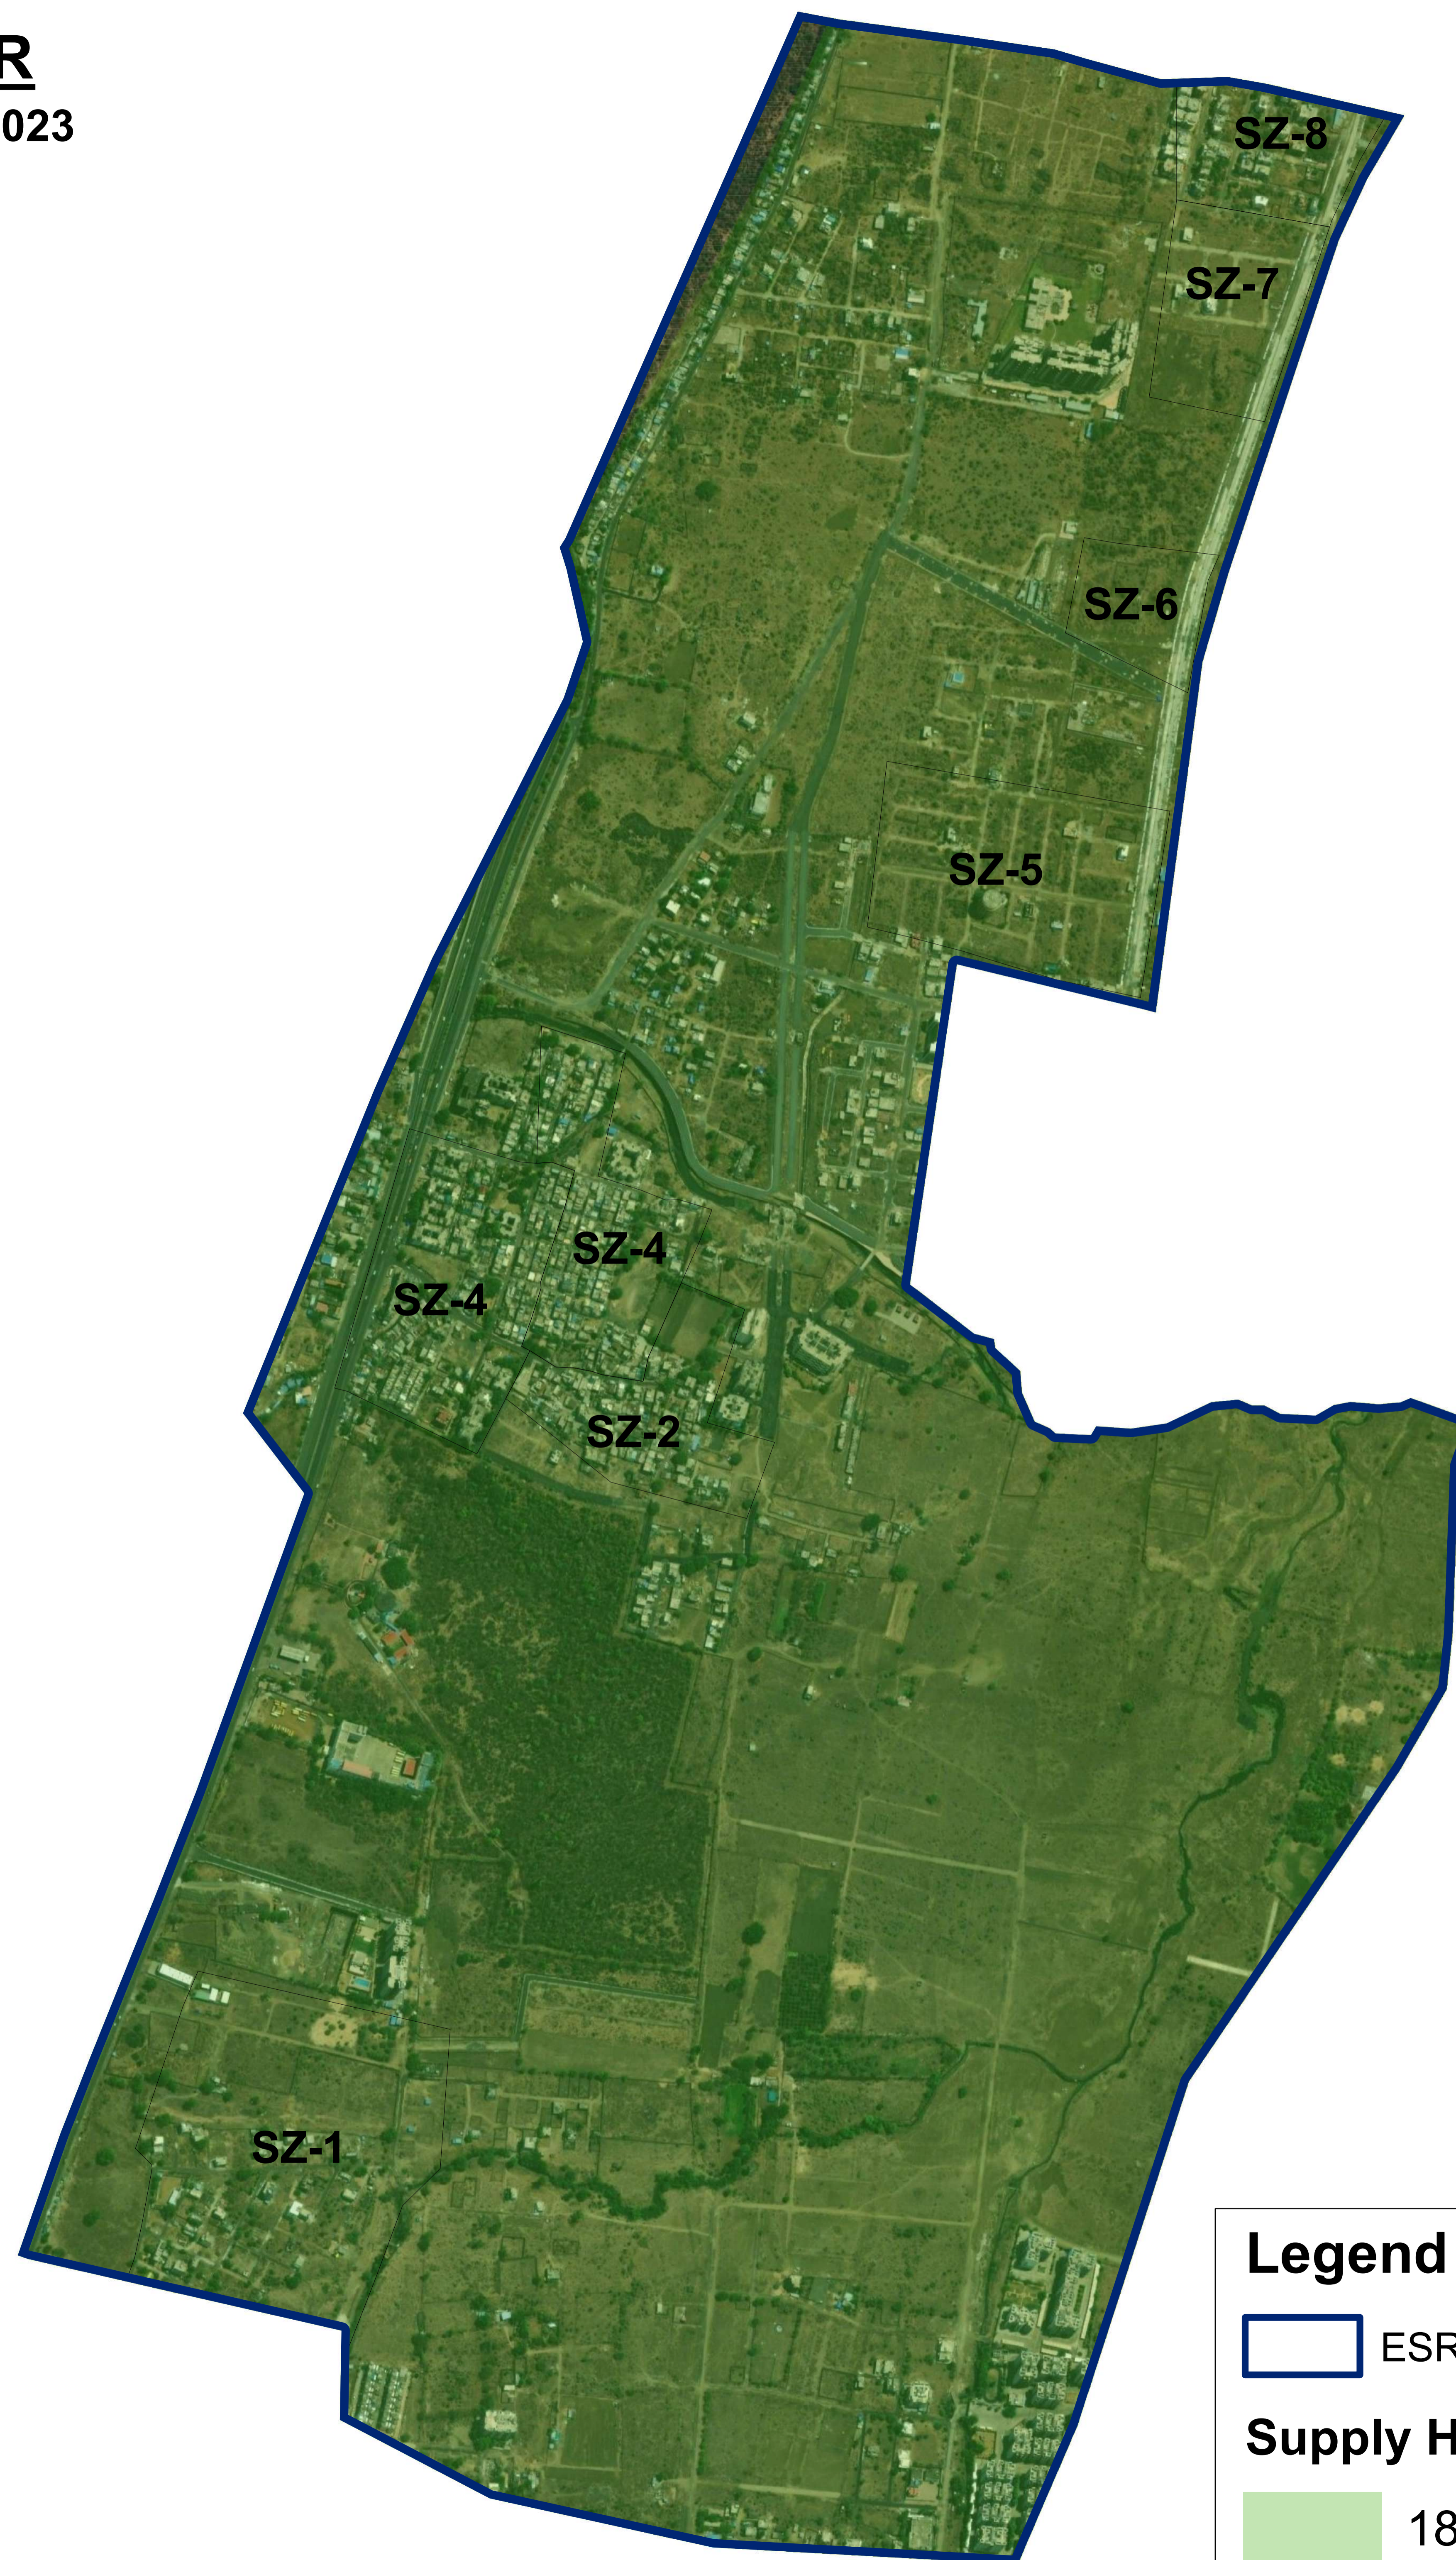

CHICHBHUVAN NIT ESR

ESTIMATED SUPPLY : TILL DEC. 2023

Legend

- ESR Boundary
- Supply Hrs**
 - 18 To 24 Hours

Command Area Location